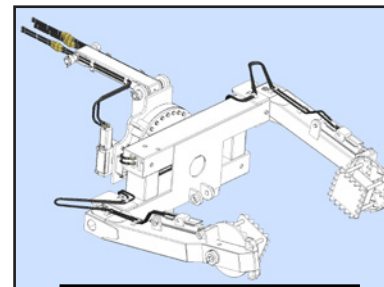

Hose reels commonly placed in slew box on left side. 1/2" X 50' and 3/8" X 50' heavy duty reels with hose end guard, Optional airing station for easy tire inflation is available.

H150 air compressor with PTO/hydraulic drive. 127 CFM with a 23 or 38 gal. tank.

Optional rear fold-down block basket.

- ### CRANE FEATURES
- Manual crane controls on both left and right sides of the vehicle.
 - Rack and pinion rotation system offers rugged durability and simplicity.
 - Load holding valves on all lift cylinders, chrome plated cylinder rods and tube walls.
 - Center mounted crane offers better weight distribution to chassis suspension.
 - Crane nose will accept FEC push bar.
 - Self lubricating bearing surface on all slide tubes.
 - Heavy duty PTO and hydraulic pump.

Optional fully proportional radio remote control with unique manual lever backup in case remote system is lost or damaged.

Optional backup camera.

10,000 psi Jack Assist system available.

TP160R
Tire Positioner
Maximum Open 159"
Minimum Closed 50" (with adapters)