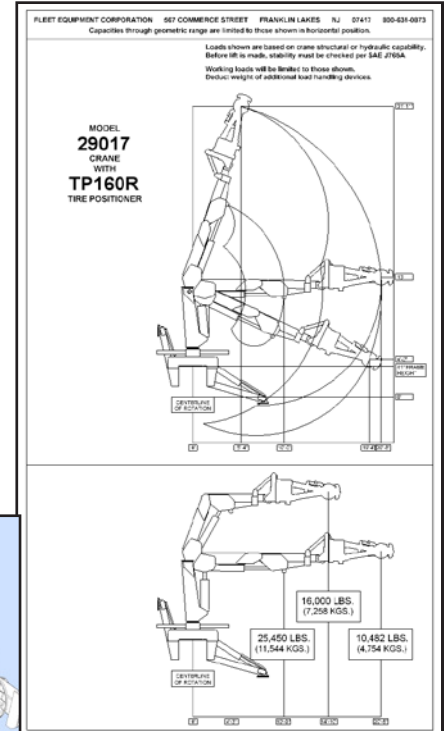

Hose reels commonly placed in slew box on left side. 1/2" X 50' and 3/8" X 50' heavy duty reels with hose end guard, Optional airing station for easy tire inflation is available.

H150 air compressor with PTO/hydraulic drive. 127 CFM with a 23 or 38 gal. tank.

Optional rear step and grab handle for easy access to the bed.

Tire Life tank and O-Ring rack.

29017 Crane	
290,000 ft. lbs. rating	
Crane Capacity Rating	29,000 lbs. at 10'
Maximum Reach	17'
Crane Weight	10,500 lbs.
Chassis RBM Required	3,940,000 in.lbs.

Cross-body block basket with a fold-down side and tool boxes available depending on chassis length and configuration. Sahara air dryer also shown.

Tool drawers available for carrying small parts and tools.

Optional fully proportional radio remote control with unique manual lever backup in case remote system is lost or damaged.

Optional backup camera.

10,000 psi Jack Assist system available.

TP160R
Tire Positioner
Maximum Open 159"
Minimum Closed 50" (with adapters)