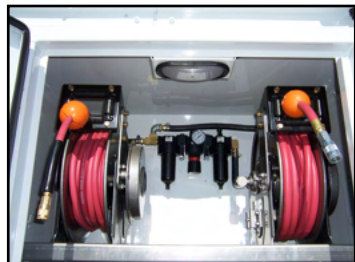

FLEET EQUIPMENT CORP.

TERMINATOR

**FLEET EQUIPMENT CORPORATION**  
**THE MOST TRUSTED NAME IN TIRE TRUCKS.**  
Franklin Lakes, NJ ■ 800.631.0873 ■ [www.fectrucks.com](http://www.fectrucks.com)

The Terminator Haul service vehicle offers the best of both worlds. Great hauling capacity with the service equipment needed for fleet and highway repairs. Our unique modular construction utilizing aircraft- grade fasteners allows this workhorse to stay flex ible, yet durable. It also allows the body to be repaired quickly in the case of an accident, minimizing downtime. Most body parts and tool boxes can be unbolted and quickly changed with pre-painted replacements to keep you working. Your customers demand the best, so should you.

Air compressor with PTO/hydraulic drive available under floor or in bed.

Hose reels available in right front compartment. 1/2" X 50' and 3/8" X 50' heavy duty reels with hose end guard, Optional Air Water Oiler shown.

Tool drawers available for carrying small parts and tools.

Optional airing station for easy tire inflation.

48" high sides are standard. 60" and 72" sides are optional.

2000 lb. liftgate with heavy duty steel frame and aluminum platform. Self locking two-point spring loaded lock system locks platform closed when stored for travel. Optional self locking tire stacking rack on platform.

LED tail lights are standard. Optional 3-way and 4-way LED strobes systems available. High power LED work lights can be installed for improved visibility.

E-track installed on all service bodies for strap application. Tire inflation cage available for safe inflation.