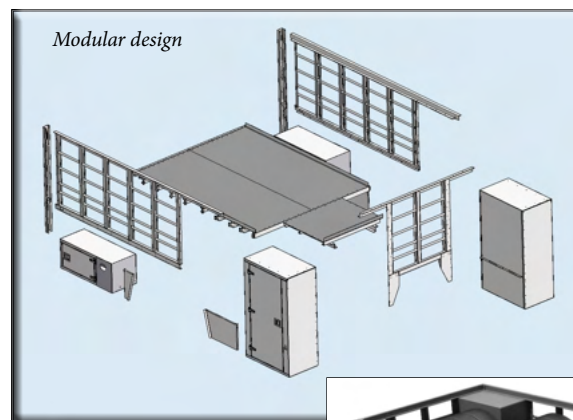

Tool drawers available for carrying small parts and tools.

Optional airing station for easy tire inflation.

48" high sides are standard. 60" and 72" sides are optional.

2000 lb. liftgate with heavy duty steel frame and aluminum platform. Self locking two-point spring loaded lock system locks platform closed when stored for travel. Optional self locking tire stacking rack on platform.

LED tail lights are standard. Optional 3-way and 4-way LED strobes systems available. High power LED work lights can be installed for improved visibility.

E-track installed on all service bodies for strap application. Tire inflation cage available for safe inflation.