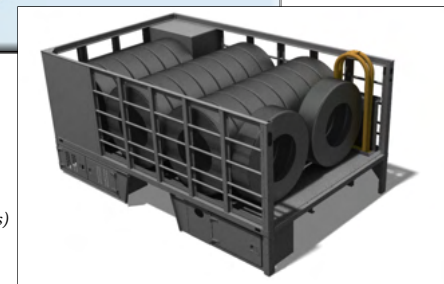

Air compressor with PTO/hydraulic drive available under floor or in bed.

Hose reels available in right front compartment. 1/2" X 50' and 3/8" X 50' heavy duty reels with hose end guard, Optional Air Water Oiler shown.

Tool drawers available for carrying small parts and tools.

Optional airing station for easy tire inflation.

48" high sides are standard. 60" and 72" sides are optional.

2000 lb. liftgate with heavy duty steel frame and aluminum platform. Self locking two-point spring loaded lock system locks platform closed when stored for travel. Optional self locking tire stacking rack on platform.

LED tail lights are standard. Optional 3-way and 4-way LED strobes systems available. High power LED work lights can be installed for improved visibility.

E-track installed on all service bodies for strap application. Tire inflation cage available for safe inflation.