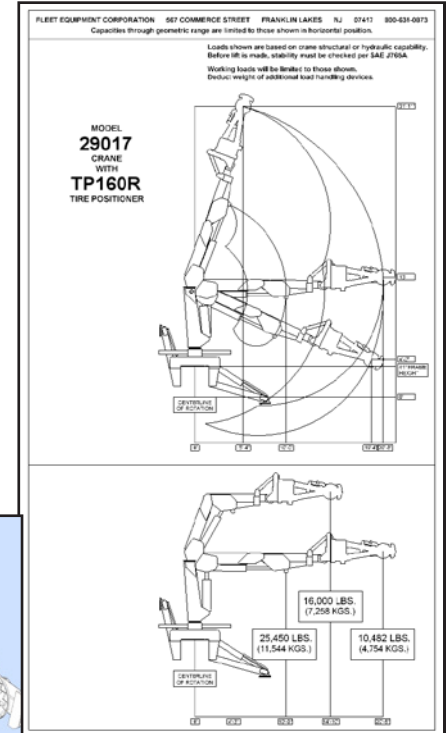

Hose reels commonly placed in slew box on left side. 1/2" X 50' and 3/8" X 50' heavy duty reels with hose end guard, Optional airing station for easy tire inflation is available.

H150 air compressor with PTO/hydraulic drive. 127 CFM with a 23 or 38 gal. tank.

Optional rear step and grab handle for easy access to the bed.

Tire Life tank and O-Ring rack.

29017 Crane	
290,000 ft. lbs. rating	
Crane Capacity Rating	29,000 lbs. at 10'
Maximum Reach	17'
Crane Weight	10,500 lbs.
Chassis RBM Required	3,940,000 in.lbs.

Cross-body block basket with a fold-down side and tool boxes available depending on chassis length and configuration. Sahara air dryer also shown.

Tool drawers available for carrying small parts and tools.

Optional fully proportional radio remote control with unique manual lever backup in case remote system is lost or damaged.

Optional backup camera.

10,000 psi Jack Assist system available.

TP160R
Tire Positioner
Maximum Open 159"
Minimum Closed 50" (with adapters)