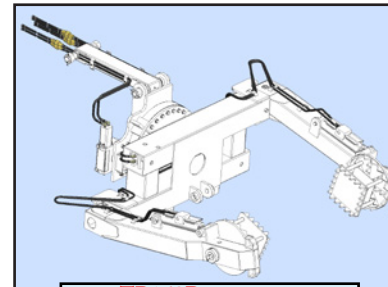

Hose reels commonly placed in slew box on left side. 1/2" X 50' and 3/8" X 50' heavy duty reels with hose end guard, Optional airing station for easy tire inflation is available.

H150 air compressor with PTO/hydraulic drive. 127 CFM with a 23 or 38 gal. tank.

Optional rear fold-down block basket.

- ### CRANE FEATURES
- Manual crane controls on left side of the vehicle.
 - Rack and pinion rotation system offers rugged durability and simplicity.
 - Load holding valves on all lift cylinders, chrome plated cylinder rods and tube walls.
 - Center mounted crane offers better weight distribution to chassis suspension.
 - Crane nose will accept push bar.
 - Self lubricating bearing surface on all slide tubes.
 - Heavy duty PTO and hydraulic pump.

Optional fully proportional radio remote control with unique manual lever backup in case remote system is lost or damaged.

Optional backup camera.

10,000 psi Jack Assist system available.

TP160R
Tire Positioner
Maximum Open 159"
Minimum Closed 50" (with adapters)