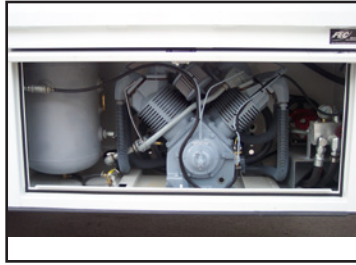

MAXI PLUS

FLEET EQUIPMENT CORPORATION
THE MOST TRUSTED NAME IN TIRE TRUCKS.
Franklin Lakes, NJ ■ 800.631.0873 ■ www.fectrucks.com

The Maxi and Maxi Plus service vehicles for a tandem chassis. The Maxi Plus is the ultimate heavy-duty mine service body. A 29017 Crane with optional TP160R Tire Positioner will handle all of your OTR tire changing needs. Your customers demand the best, so should you.

Hose reels commonly placed in slew box on left side. 1/2" X 50' and 3/8" X 50' heavy duty reels with hose end guard, Optional airing station for easy tire inflation is available.

H150 air compressor with PTO/hydraulic drive. 127 CFM with a 23 or 38 gal. tank.

Optional rear step and grab handle for easy access to the bed.

Tire Life tank and O-Ring rack.

29017 Crane	
290,000 ft. lbs. rating	
Crane Capacity Rating	29,000 lbs. at 10'
Maximum Reach	17'
Crane Weight	10,500 lbs.
Chassis RBM Required	3,940,000 in.lbs.

Optional rear fold-down block basket.

- ### CRANE FEATURES
- Manual crane controls on left side of the vehicle.
 - Rack and pinion rotation system offers rugged durability and simplicity.
 - Load holding valves on all lift cylinders, chrome plated cylinder rods and tube walls.
 - Center mounted crane offers better weight distribution to chassis suspension.
 - Crane nose will accept push bar.
 - Self lubricating bearing surface on all slide tubes.
 - Heavy duty PTO and hydraulic pump.