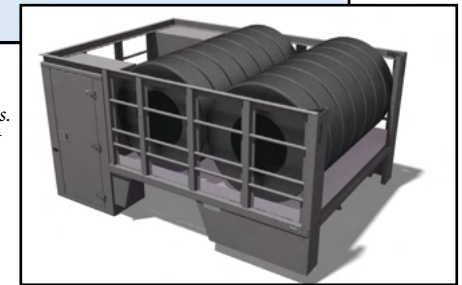

The Viking Haul service vehicle offers the best of both worlds. Great hauling capacity with the service equipment needed for fl et and highway repairs. Our unique modular construction utilizing aircraft- rade fasteners allows this workhorse to stay flex ble, yet durable. It also allows the body to be repaired quickly in the case of an accident, minimizing downtime. Most body parts and tool boxes can be unbolted and quickly changed with pre-painted replacements to keep you working. Your customers demand the best, so should you.

AIR COMPRESSOR			
HP	Make	CFM*	PSI
13	Honda	30	175
20	Kohler	45	175
H65	Hydro	60	175

*displacement

Approximate Payload 2000 lbs.
(12-14) tire hauling capacity.*

*11R22.5 at 120 lbs. each

FLEET EQUIPMENT CORPORATION
THE MOST TRUSTED NAME IN TIRE TRUCKS.
Franklin Lakes, NJ ■ 800.631.0873 ■ www.fectrucks.com