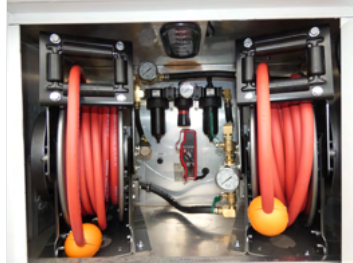

FLEET EQUIPMENT CORPORATION
THE MOST TRUSTED NAME IN TIRE TRUCKS.
Franklin Lakes, NJ ■ 800.631.0873 ■ www.fectrucks.com

The Viking Haul service vehicle offers the best of both worlds. Great hauling capacity with the service equipment needed for fl et and highway repairs. Our unique modular construction utilizing aircraft- rade fasteners allows this workhorse to stay flex ble, yet durable. It also allows the body to be repaired quickly in the case of an accident, minimizing downtime. Most body parts and tool boxes can be unbolted and quickly changed with pre-painted replacements to keep you working. Your customers demand the best, so should you.

13 hp Honda mounted on 30 gal. air tank
13 hp Honda with 23 or 35 gal. air tank
20 hp Kohler with 23 or 35 gal. air tank
PTO/hydraulic H65 - 23 or 35 gal. tank

Hose reels available in right front compartment. 1/2" X 50' and 3/8" X 50' heavy duty reels with hose end guard, Optional Air Water Oiler shown.

Tool drawers available for carrying small parts and tools.

Optional airing station for easy tire inflation.

Remote engine controls in right front compartment.

1500 lb. liftgate with heavy duty steel frame and aluminum platform. Self locking two-point spring loaded lock system locks platform closed when stored for travel. Optional self locking tire stacking rack on platform.