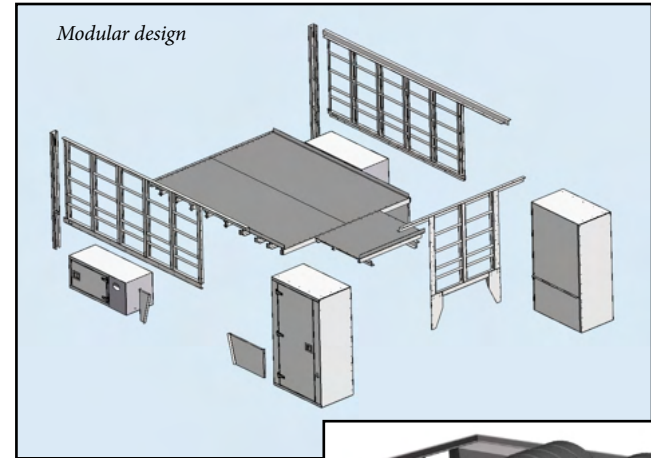

Modular design