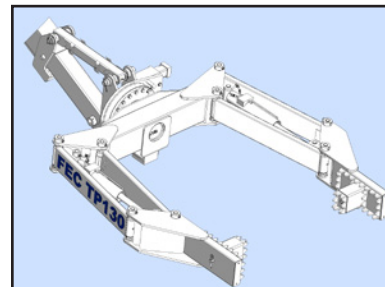

OTR TANDEM

FLEET EQUIPMENT CORPORATION
THE MOST TRUSTED NAME IN TIRE TRUCKS.
Franklin Lakes, NJ ■ 800.631.0873 ■ www.fectrucks.com

The OTR service vehicle can be configured in different lengths for a single or tandem chassis. Available as a flat bed or as a haul body with 41" tall sides. With a 3216 Crane with optional TP130P Tire Positioner, this full sized unit can handle most OTR work. Your customers demand the best, so should you.

Optional rear step and grab handle for easy access to the bed.

3216 Crane	
160,000 ft. lbs. rating	
Crane Capacity Rating	16,000 lbs. at 10'
Maximum Reach	16'-6"
Crane Weight	5840 lbs.
Chassis RBM Required	2,100,000 in.lbs.

Optional airing station for easy tire inflation.

- CRANE FEATURES**
- Manual crane controls on both left and right sides of the vehicle.
 - Rack and pinion rotation system offers rugged durability and simplicity.
 - Load holding valves on all lift cylinders, chrome plated cylinder rods and tube walls.
 - Center mounted crane offers better weight distribution to chassis suspension.
 - Crane nose will accept FEC push bar.
 - Self lubricating bearing surface on all slide tubes.
 - Heavy duty PTO and hydraulic pump.

Optional radio remote control with unique manual lever backup in case remote system is lost or damaged.

Optional backup camera for safety while reversing.

TP130P
Tire Positioner
Maximum Open 124-1/2"
Minimum Closed 29"