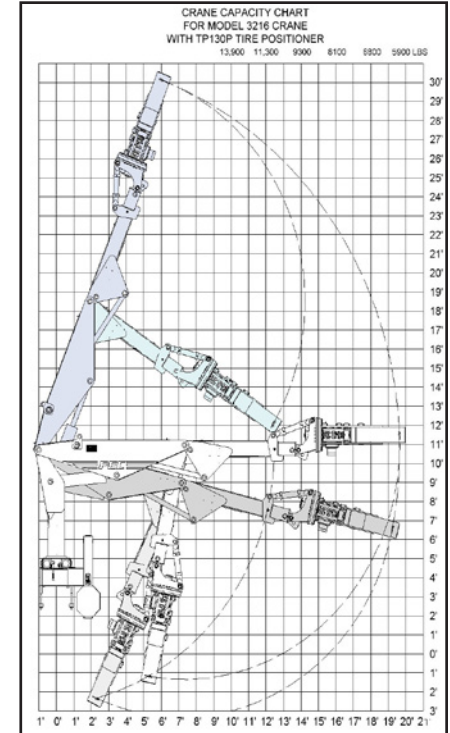

H150 air compressor with PTO/hydraulic drive. 127 CFM with a 23 or 38 gal. tank.

Hose reels commonly placed in slew box on left side. 1/2" X 50' and 3/8" X 50' heavy duty reels with hose end guard,

Tire Life tank, O-Ring rack, and Heavy-Duty 12V oil cooler for crane and air compressor hydraulics available.

Optional rear step and grab handle for easy access to the bed.

3216 Crane	
160,000 ft. lbs. rating	
Crane Capacity Rating	16,000 lbs. at 10'
Maximum Reach	16'-6"
Crane Weight	5840 lbs.
Chassis RBM Required	2,100,000 in.lbs.

Cross-body block basket with a fold-down side and tool boxes available depending on chassis length and configuration. Sahara air dryer also shown.

Tool drawers available for carrying small parts and tools.

Optional radio remote control with unique manual lever backup in case remote system is lost or damaged.

Optional backup camera for safety while reversing.

TP130P
Tire Positioner
Maximum Open 124-1/2"
Minimum Closed 29"