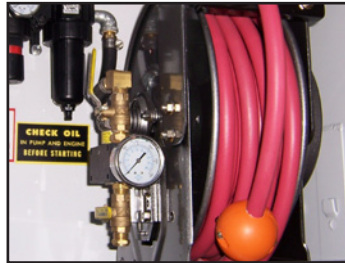

Optional airing station for easy tire inflation.

1. **CRANE FEATURES**
2. Manual crane controls on both left and right sides of the vehicle.
   - Rack and pinion rotation system offers rugged durability and simplicity.
   - Load holding valves on all lift cylinders, chrome plated cylinder rods and tube walls.
   - Center mounted crane offers better weight distribution to chassis suspension.
   - Crane nose will accept FEC push bar.
   - Self lubricating bearing surface on all slide tubes.
   - Heavy duty PTO and hydraulic pump.