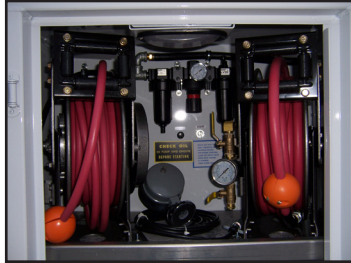

FLEET EQUIPMENT CORPORATION
THE MOST TRUSTED NAME IN TIRE TRUCKS.
Franklin Lakes, NJ ■ 800.631.0873 ■ www.fectrucks.com

The Viking Haul service vehicle offers the best of both worlds. Great hauling capacity with the service equipment needed for fleet and highway repairs. Our unique modular construction utilizing aircraft-grade fasteners allows this workhorse to stay flexible, yet durable. It also allows the body to be repaired quickly in the case of an accident, minimizing downtime. Most body parts and tool boxes can be unbolted and quickly changed with pre-painted replacements to keep you working. Your customers demand the best, so should you.

13 hp Honda mounted on 30 gal. air tank
13 hp Honda with 23 or 35 gal. air tank
20 hp Kohler with 23 or 35 gal. air tank
PTO/hydraulic H65 - 23 or 35 gal. tank

Hose reels available in right front compartment. 1/2" X 50' and 3/8" X 50' heavy duty reels with hose end guard, Optional Air Water Oiler shown.

Tool drawers available for carrying small parts and tools.

Optional airing station for easy tire inflation.

Remote engine controls in right front compartment.

1500 lb. liftgate with heavy duty steel frame and aluminum platform. Self locking two-point spring loaded lock system locks platform closed when stored for travel. Optional self locking tire stacking rack on platform.

LED tail lights are standard. Optional 3-way and 4-way LED strobes systems available. High power LED work lights can be placed for best visibility.

7-pin trailer plug available for testing trailer lights.