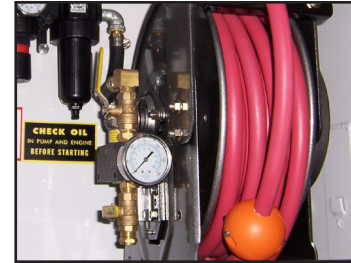

Optional airing station for easy tire inflation.