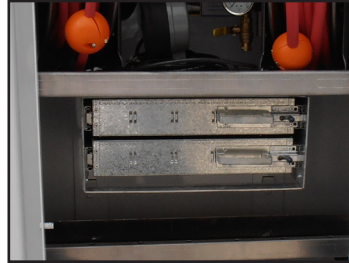

FLEET EQUIPMENT CORPORATION
THE MOST TRUSTED NAME IN TIRE TRUCKS.
Franklin Lakes, NJ ■ 800.631.0873 ■ www.fectrucks.com

The Viking Haul service vehicle offers the best of both worlds. Great hauling capacity with the service equipment needed for fleet and highway repairs. Our unique modular construction utilizing aircraft-grade fasteners allows this workhorse to stay flexible, yet durable. It also allows the body to be repaired quickly in the case of an accident, minimizing downtime. Most body parts and tool boxes can be unbolted and quickly changed with pre-painted replacements to keep you working. Your customers demand the best, so should you.

13 hp Honda mounted on 30 gal. air tank
13 hp Honda with 23 or 35 gal. air tank
20 hp Kohler with 23 or 35 gal. air tank
PTO/hydraulic H65 - 23 or 35 gal. tank

Hose reels available in right front compartment. 1/2" X 50' and 3/8" X 50' heavy duty reels with hose end guard, Optional Air Water Oiler shown.

Tool drawers available for carrying small parts and tools.

Optional airing station for easy tire inflation.

Remote engine controls in right front compartment.

1500 lb. liftgate with heavy duty steel frame and aluminum platform. Self locking two-point spring loaded lock system locks platform closed when stored for travel. Optional self locking tire stacking rack on platform.

LED tail lights are standard. Optional 3-way and 4-way LED strobes systems available. High power LED work lights can be placed for best visibility.

7-pin trailer plug available for testing trailer lights.