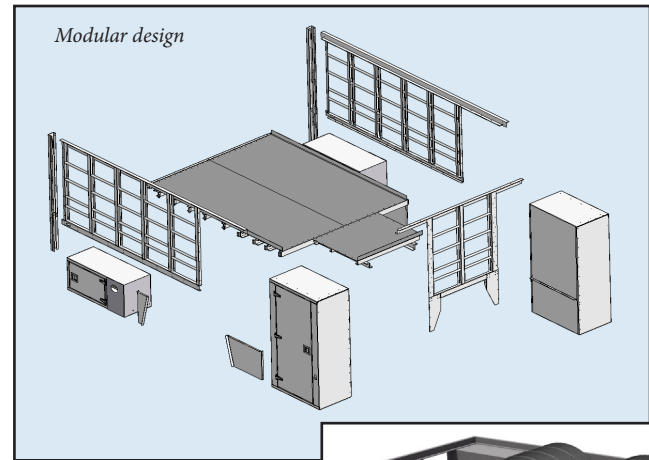

The Viking Haul service vehicle offers the best of both worlds. Great hauling capacity with the service equipment needed for fleet and highway repairs. Our unique modular construction utilizing aircraft-grade fasteners allows this workhorse to stay flexible, yet durable. It also allows the body to be repaired quickly in the case of an accident, minimizing downtime. Most body parts and tool boxes can be unbolted and quickly changed with pre-painted replacements to keep you working. Your customers demand the best, so should you.

*11R22.5 at 120 lbs. each

AIR COMPRESSOR			
HP	Make	CFM*	PSI
13	Honda	30	175
20	Kohler	45	175
H65	Hydro	60	175

*displacement

FLEET EQUIPMENT CORPORATION
THE MOST TRUSTED NAME IN TIRE TRUCKS.
Franklin Lakes, NJ ■ 800.631.0873 ■ www.fectrucks.com