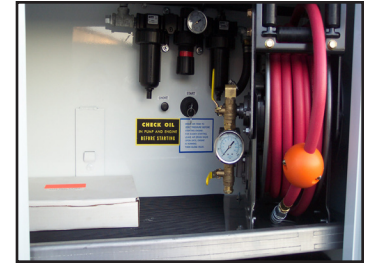

Remote engine controls in right front compartment.