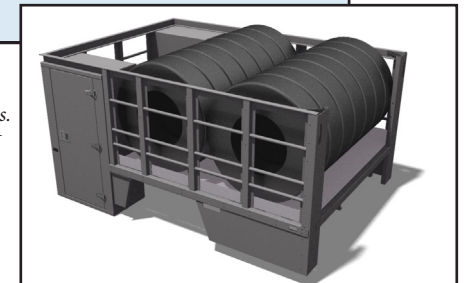

Approximate Payload 2000 lbs.
(12-14) tire hauling capacity.*

*11R22.5 at 120 lbs. each